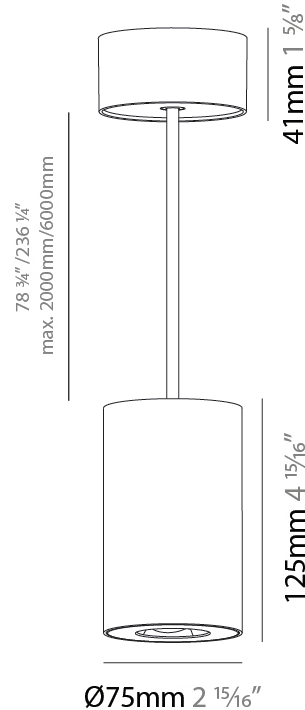

GENERAL

Series: Oiko Pro
Subseries: Oiko Pro Round
Brand: Prolicht
Division: Architectural
Mounting Type: Suspension
Mounting Location: Ceiling
Subcategory: Pendant

PHYSICAL

Shape: Cylinder
Diameter (mm): 75
Diameter (in): 2 ¹⁵/₁₆
Height (mm): 125
Height (in): 4 ¹⁵/₁₆
Light Distribution: Direct
Weight (kg): 0.769
Fixture Finish: SSR / BKV / CWI / CRY / HAB / UFT / ITA / RUA / FTG / MYG / LOD / PUS / FRO / FUP / KIA / POP / BLS / SPG / MEY / GOH / GUM / CHC / COM / ABZ / JAG / OBR / MOS / ROR
Fixture Material: Metal
Cable Details: 2,000mm / 6,000mm Cable - Options : Transparent, Black, White, Red, Orange

ELECTRICAL

Lamp Type: LED (Zhaga Standard)
Input Wattage (W): 12.9
Dimming: Tri-Mode (Non-Dimming and Phase Dimming (120Vac only) and 0-10V Dimming)
Driver Included: No
Driver Location: Remote
Driver Type: Constant Current - Universal
Driver Class: Class 2
Input Voltage (V): 120 - 277
Constant Current (MA): 350

LED

Color Temperature (°K): 2700 / 3000 / 3500 / 4000
Max. Delivered Lumen (lm): 1293 / 1289 / 1350 / 1362
Nominal Lumen (lm): 1473 / 1468 / 1538 / 1552
CRI: >90 CRI
Lamp Life (hrs): 50000

OPTICAL

Reflector°: 50
Adjustability: Fixed

RATINGS AND CERTIFICATIONS

Certified By: Certified for North American Standards
IP rating: IP20